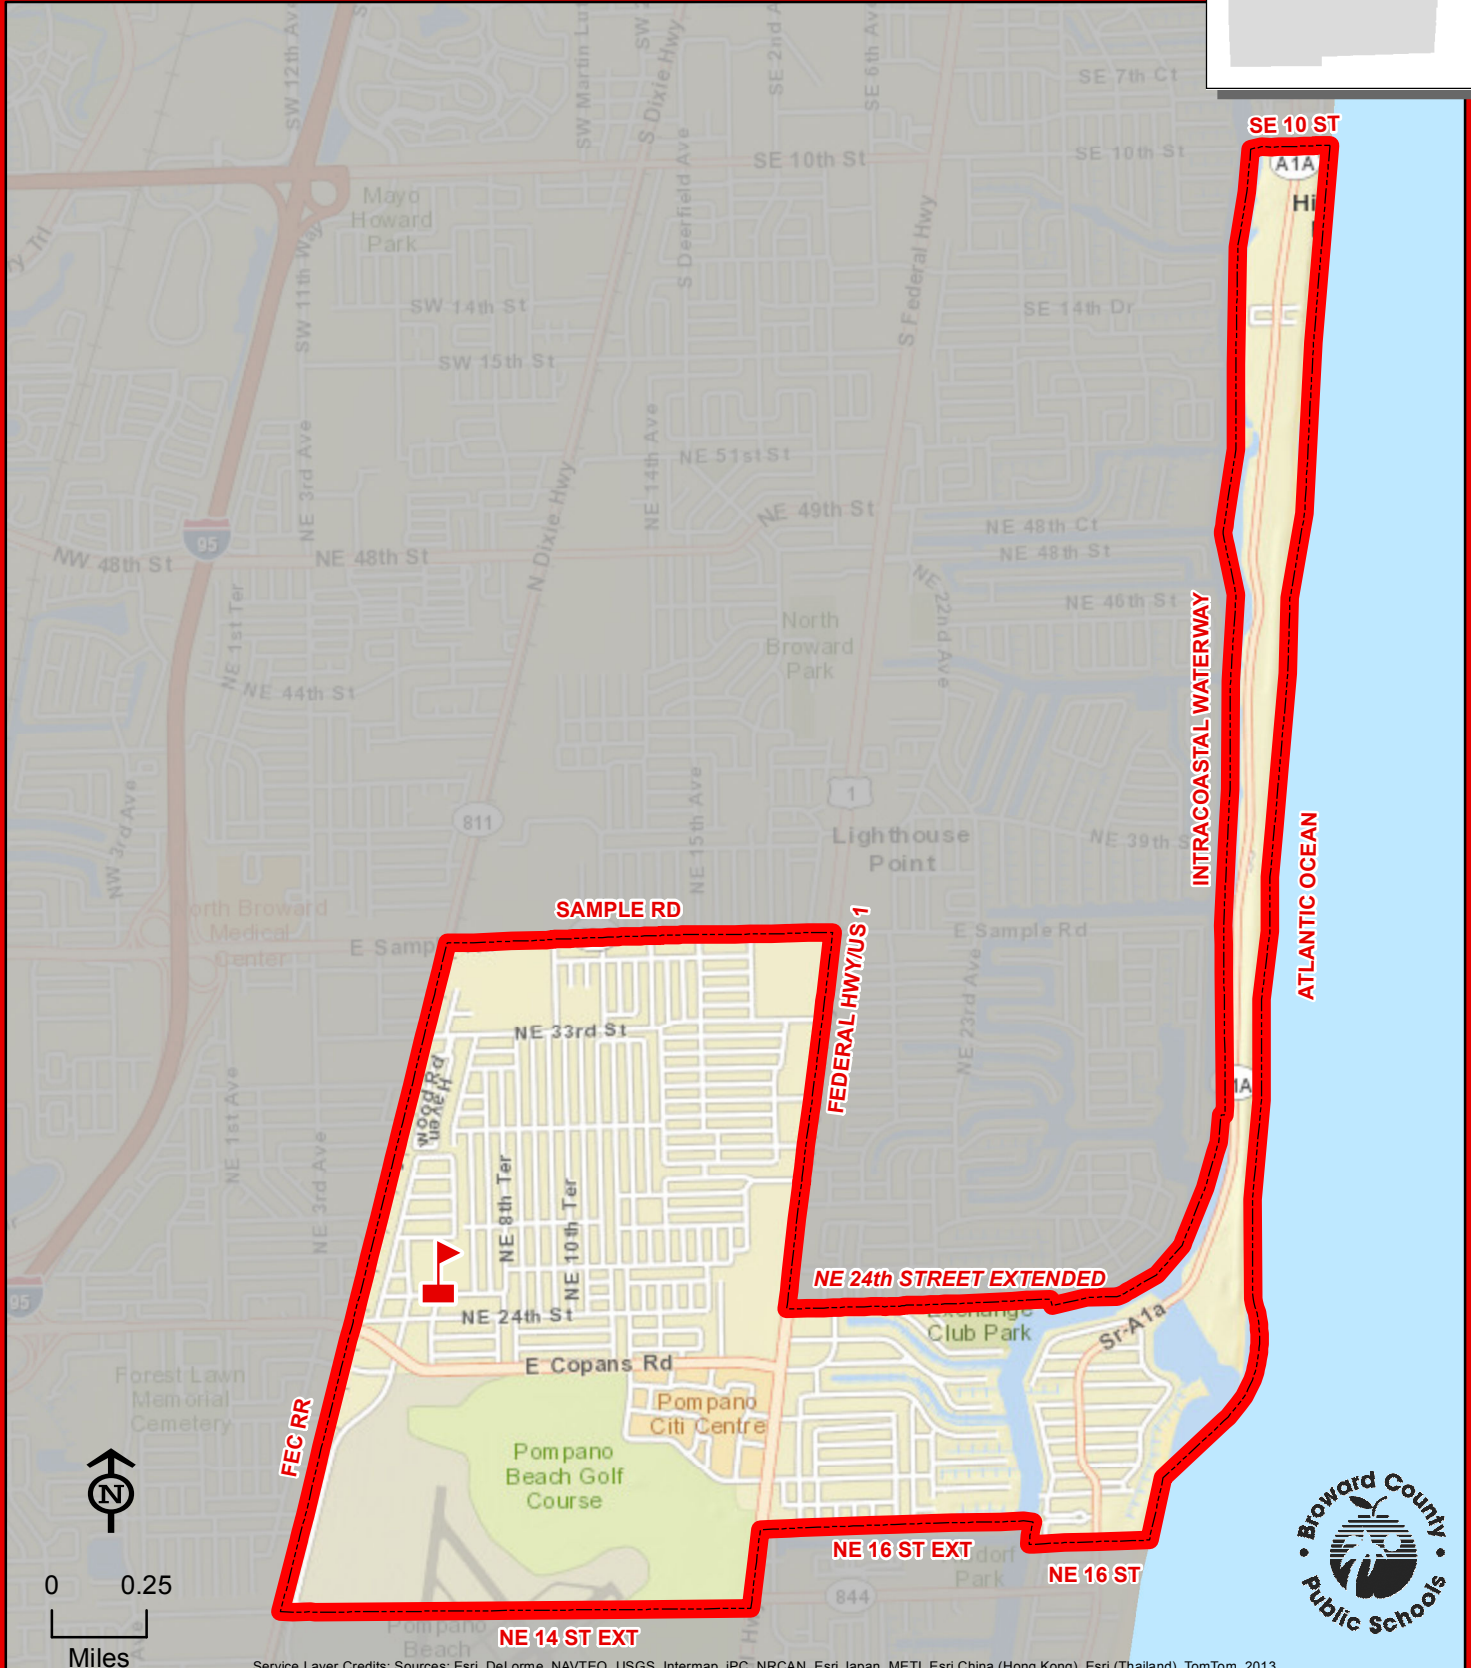

CRESTHAVEN ELEMENTARY SCHOOL

801 NE 25 STREET
POMPANO BEACH, FLORIDA 33064
754-322-6000

CRESTHAVEN

Service Layer Credits: Sources: Esri, DeLorme, NAVTEQ, USGS, Intermap, iPC, NRCAN, Esri Japan, METI, Esri China (Hong Kong), Esri (Thailand), TomTom, 2013

THIS MAP IS FOR CONCEPTUAL PURPOSES ONLY AND SHOULD NOT BE USED FOR LEGAL BOUNDARY DETERMINATIONS